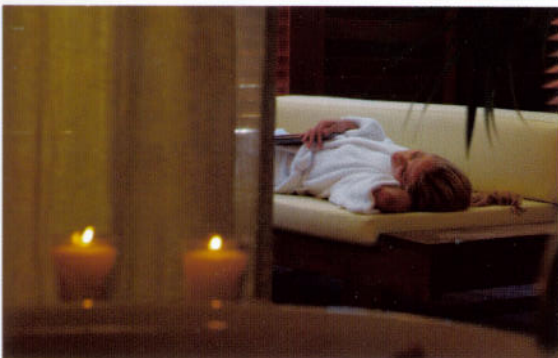

GREEN VALLEY RANCH

The Spa at Green Valley Ranch offers a retreat from the desert sun. A sanctuary of relaxation, the 30,000 square-foot facility is situated in the beautiful pool area of Green Valley Resort, Spa and Casino. The stand-alone, multi-floor spa welcomes hotel guests and day visitors alike into an open, airy oasis created for a tranquil escape from the hustle and bustle of Las Vegas.

- 22 private treatment rooms including a couple's suite, a 25-meter outdoor lap pool, state-of-the-art fitness center, exercise studio and outdoor-accessible steam room.
- **Zen-inspired design** decorated by Architropolis, with teakwood walls, subtle lighting, neutral shades, fresh flowers and the soothing sounds of water and music exuding modern comfort.
- The **first glass-ceiling treatment rooms** in the United States. The glass bottom of the reflecting pool in front of the spa forms the ceiling, creating a uniquely serene atmosphere.
- Signature treatments, body wraps, facials and massages, including the **Orange Oasis**, a cleansing body scrub using real orange blossom, and the **Hot Cinnamon Facial**, which uses a custom enzyme exfoliation and herbal mask to leave the skin feeling refreshed and rejuvenated.
- Private **VIP lounge**, with a fireplace bridging the indoor and outdoor spaces.
- Whirlpool tubs in the men's and women's locker rooms, and an **indoor whirlpool tub** for couples to enjoy together.
- Full-service salon, offering color, cuts, highlights, manicures and pedicures.
- Sliding glass doors for fresh air and a stunning view of the pool area from the **fitness center**.
- **Separate entrance** from the casino that allows direct access for day-spa visitors, including a winding path through wine grape trellises.